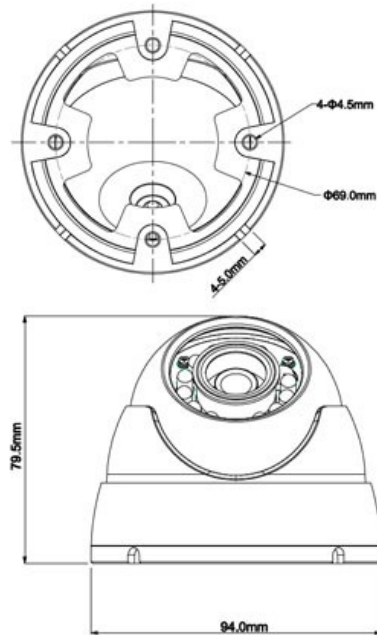

CP- UVC-DA20L2

2 MP HDCVI IR Dome Camera - 20Mtr.

CP PLUS
CORAL

Main Features

- 1/2.7" 2MP HQIS Pro Image Sensor
- Max 25/30fps@1080P
- High speed, long distance real-time transmission
- Day/Night(ICR), 2D-DNR, AWB, AGC, BLC
- 3.6mm fixed lens (6mm, 8 mm optional)
- IR Range of 20 Mtrs, IP66

*Product casing and specifications are subject to change without prior notice

CP- UVC-DA20L2

2 MP HDCVI IR Dome Camera - 20Mtr.

Feature

Image Sensor
Minimum Illumination
Shutter Speed
Lens
Video Streaming
Video Output
ICR
IR
Transmission Distance
Operating Temperature
Power Source
Power Consumption
Weatherproof Standard
Dimension
Weight

Specification

1/2.7" 2MP HQIS Pro
0.01Lux@F1.2(AGC ON), 0Lux IR on
1/50s~1/100,000s
3.6mm (6mm, 8mm optional)
25fps@1080P
1-channel BNC HDCVI high definition video output
Auto(ICR)/Color/B/W
IR Range of 20 Mtr.
Over 300m via 75-3 coaxial cable
-30°C~+60°C , Less than 95%RH
DC12V±10%
Max 2.4W
IP66
Φ94.0mm × 79.5mm
330g